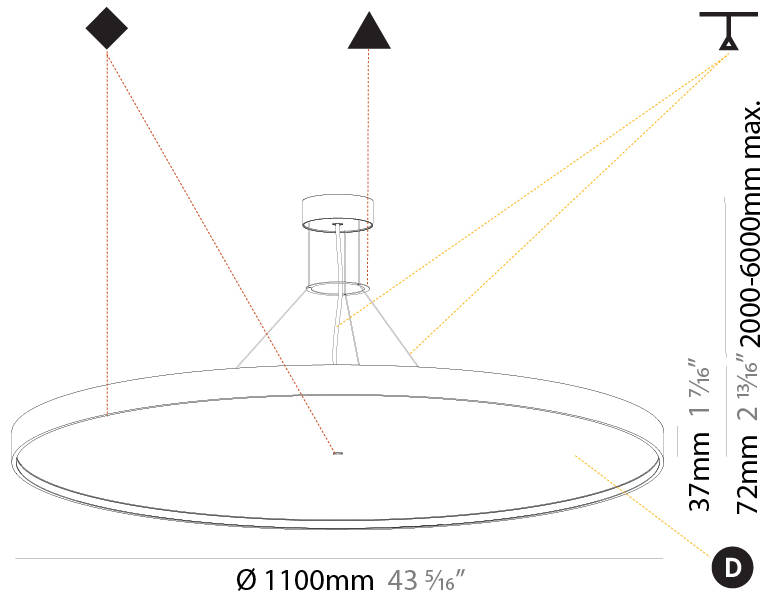

GENERAL

Series: Sign Diva
Subseries: Sign Diva
Partner: Prolicht
Division: Architectural
Installation: Suspension
Product Type: Pendant
Mounting Location: Ceiling
Light Distribution: Direct / Indirect

PHYSICAL

Shape: Round
Diameter (mm): 1100
Diameter (in): 43 5/16"
Height (mm): 72
Height (in): 2 13/16"
Weight (kg): 20.78
Weight (lbs): 45.81
Diffuser: PMMA - Opal / Micro-Prism / Sparkling Secret / Vintage Industrial
Fixture Finish: SSR / BKV / CWI / CRY / HAB / UFT / ITA / RUA / FTG / MYG / LOD / PUS / FRO / FUP / KIA / POP / BLS / SPG / MEY / GOH / CHC / COM / ABZ / JAG / OBR / MOS / ROR
Fixture Material: PMMA / Extruded Aluminum / Steel
Cable Details: 2000mm/78 3/4" or 6000mm/236 1/4" Transparent Cable

ELECTRICAL

Lamp Type: LED (Zhaga Standard)
Input Wattage (W): 169.4 / 28.6
Total Output Wattage (W): 135 / 24
Dimming: Tri-Mode (Non-Dimming and Phase Dimming (120Vac only) and 0-10V Dimming)
Driver Included: Yes
Driver Location: Integrated
Driver Type: Constant Current - Universal
Driver Class: Class 2
Input Voltage (V): 120 - 277
Constant Current (MA): 600 / 350

LED

Color Temperature (*K): 2700 / 3000 / 3500 / 4000
Max. Delivered Lumen (lm): 20030 / 20610 / 21050 / 21480
CRI: >90 CRI
Lamp Life (hrs): 50000

OPTICAL

RATINGS AND CERTIFICATIONS

Certified By: Certified for North American Standards
IP rating: IP20