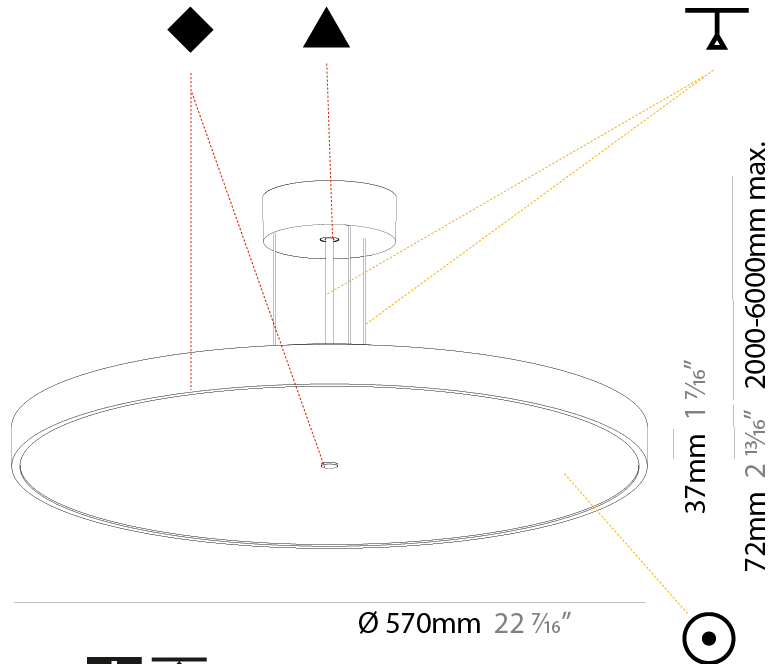

GENERAL

Series: Sign Diva
Subseries: Sign Diva
Partner: Prolicht
Division: Architectural
Installation: Suspension
Product Type: Pendant
Mounting Location: Ceiling
Light Distribution: Direct

PHYSICAL

Shape: Round
Diameter (mm): 570
Diameter (in): 22 7/16
Height (mm): 72
Height (in): 2 13/16
Max. Overall Height (mm): 6072
Max. Overall Height (in): 239 1/16
Weight (kg): 7.802
Weight (lbs): 17.2
Diffuser: PMMA - Opal / Micro-Prism / Sparkling Secret / Vintage Industrial with Shine Ring
Fixture Finish: SSR / BKV / CWI / CRY / HAB / UFT / ITA / RUA / FTG / MYG / LOD / PUS / FRO / FUP / KIA / POP / BLS / SPG / MEY / GOH / CHC / COM / ABZ / JAG / OBR / MOS / ROR
Fixture Material: PMMA / Extruded Aluminum / Steel
Cable Details: 2000mm or 6000mm Transparent Cable

ELECTRICAL

Lamp Type: LED (Zhaga Standard)
Input Wattage (W): 58.3
Total Output Wattage (W): 53
Dimming: Tri-Mode (Non-Dimming and Phase Dimming (120Vac only) and 0-10V Dimming)
Driver Included: Yes
Driver Location: Integrated
Driver Type: Constant Current - Universal
Driver Class: Class 2
Input Voltage (V): 120 - 277
Constant Current (MA): 350

LED

Color Temperature (°K): 2700 / 3000 / 3500 / 4000
Max. Delivered Lumen (lm): 5060 / 6120 / 6233 / 6360
CRI: >90 CRI
Lamp Life (hrs): 50000

OPTICAL

RATINGS AND CERTIFICATIONS

Certified By: Certified for North American Standards
IP rating: IP20