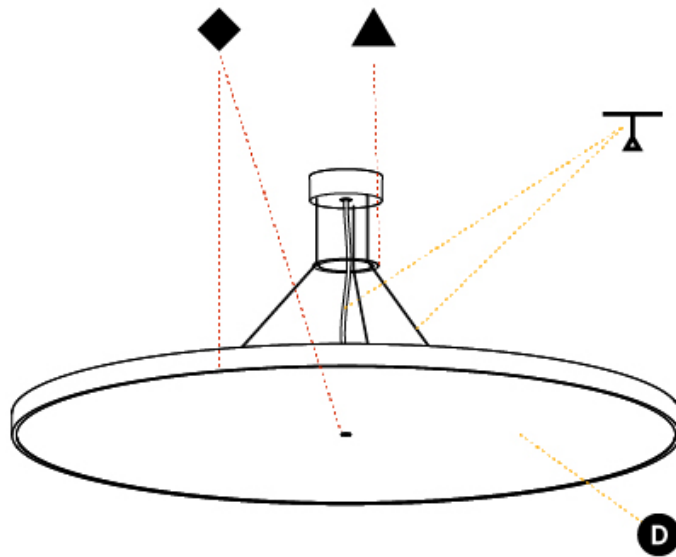

A300008-

PROJECT _____

TYPE _____

SPECIFIER _____

QUANTITY _____

DATE _____

A