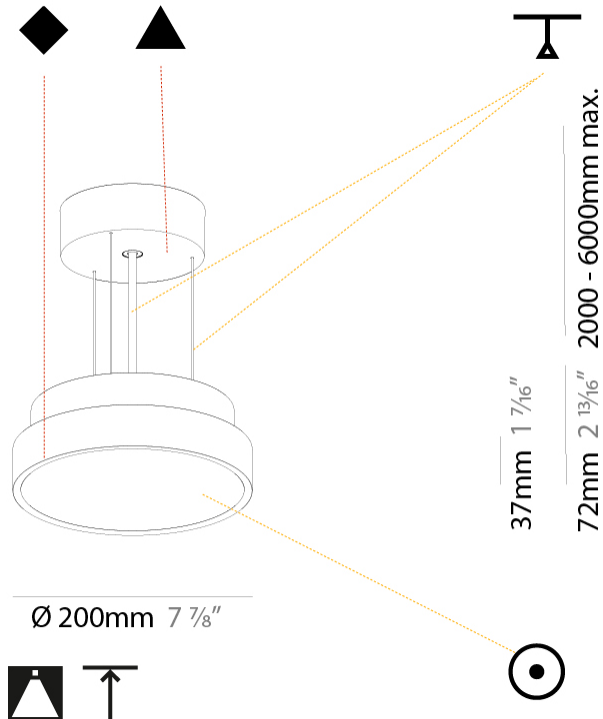

GENERAL

Series: Sign Diva
Subseries: Sign Diva
Partner: Prolicht
Division: Architectural
Installation: Suspension
Product Type: Pendant
Mounting Location: Ceiling
Light Distribution: Direct

PHYSICAL

Shape: Round
Diameter (mm): 200
Diameter (in): 7 7/8
Height (mm): 72
Height (in): 2 13/16
Max. Overall Height (mm): 2072
Max. Overall Height (in): 81 3/16
Weight (kg): 1.732
Weight (lbs): 3.818

Diffuser: PMMA - Opal / Micro-Prism / Sparkling Secret / Vintage Industrial with Shine Ring
Fixture Finish: SSR / BKV / CWI / CRY / HAB / UFT / ITA / RUA / FTG / MYG / LOD / PUS / FRO / FUP / KIA / POP / BLS / SPG / MEY / GOH / CHC / COM / ABZ / JAG / OBR / MOS / ROR
Fixture Material: PMMA / Extruded Aluminum / Steel
Cable Details: 2000mm or 6000mm Transparent Cable

ELECTRICAL

Lamp Type: LED (Zhaga Standard)
Input Wattage (W): 12.1
Total Output Wattage (W): 11
Dimming: Tri-Mode (Non-Dimming and Phase Dimming (120Vac only) and 0-10V Dimming)
Driver Included: Yes
Driver Location: Integrated
Driver Type: Constant Current - Universal
Driver Class: Class 2
Input Voltage (V): 120 - 277
Constant Current (MA): 350

LED

Color Temperature (°K): 2700 / 3000 / 3500 / 4000
Max. Delivered Lumen (lm): 776 / 970 / 980 / 1000
CRI: >90 CRI
Lamp Life (hrs): 50000

OPTICAL

RATINGS AND CERTIFICATIONS

Certified By: Certified for North American Standards
IP rating: IP20