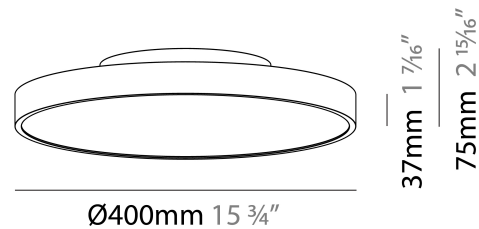

GENERAL

Series: Sign Diva
Subseries: Sign Diva
Partner: Prolicht
Division: Architectural
Installation: Surface
Product Type: Ceiling Surface
Mounting Location: Ceiling
Light Distribution: Direct / Indirect

PHYSICAL

Shape: Round
Diameter (mm): 400
Diameter (in): 15 3/4
Height (mm): 75
Height (in): 2 15/16
Weight (kg): 2.302
Weight (lbs): 5.075
Diffuser: Direct - PMMA - Opal/Micro-Prism/Sparkling Secret/Vintage Industrial with Shine Ring / Indirect - White/Yellow/Orange/Red/Blue/Green
Fixture Finish: SSR / BKV / CWI / CRY / HAB / UFT / ITA / RUA / FTG / MYG / LOD / PUS / FRO / FUP / KIA / POP / BLS / SPG / MEY / GOH / CHC / COM / ABZ / JAG / OBR / MOS / ROR
Fixture Material: PMMA / Extruded Aluminum / Steel

ELECTRICAL

Lamp Type: LED (Zhaga Standard)
Input Wattage (W): 19.8
Total Output Wattage (W): 16
Dimming: Tri-Mode (Non-Dimming and Phase Dimming (120Vac only) and 0-10V Dimming)
Driver Included: Yes
Driver Location: Integrated
Driver Type: Constant Current - Universal
Driver Class: Class 2
Input Voltage (V): 120 - 277
Constant Current (MA): 500

LED

Color Temperature (°K): 3000 / 3500 / 4000
Max. Delivered Lumen (lm): 2280 / 2313 / 2360
CRI: >90 CRI
Lamp Life (hrs): 50000

OPTICAL

RATINGS AND CERTIFICATIONS

Certified By: Certified for North American Standards
IP rating: IP20