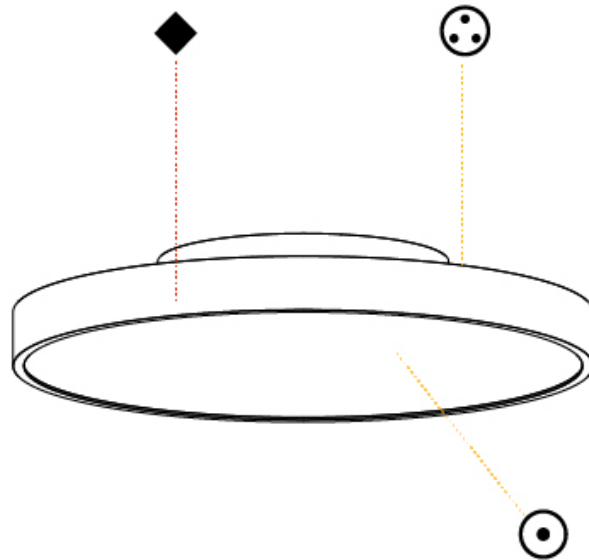

SIGN DIVA SURFACE

A3D091-

PROJECT _____

TYPE _____

SPECIFIER _____

QUANTITY _____

DATE _____

A